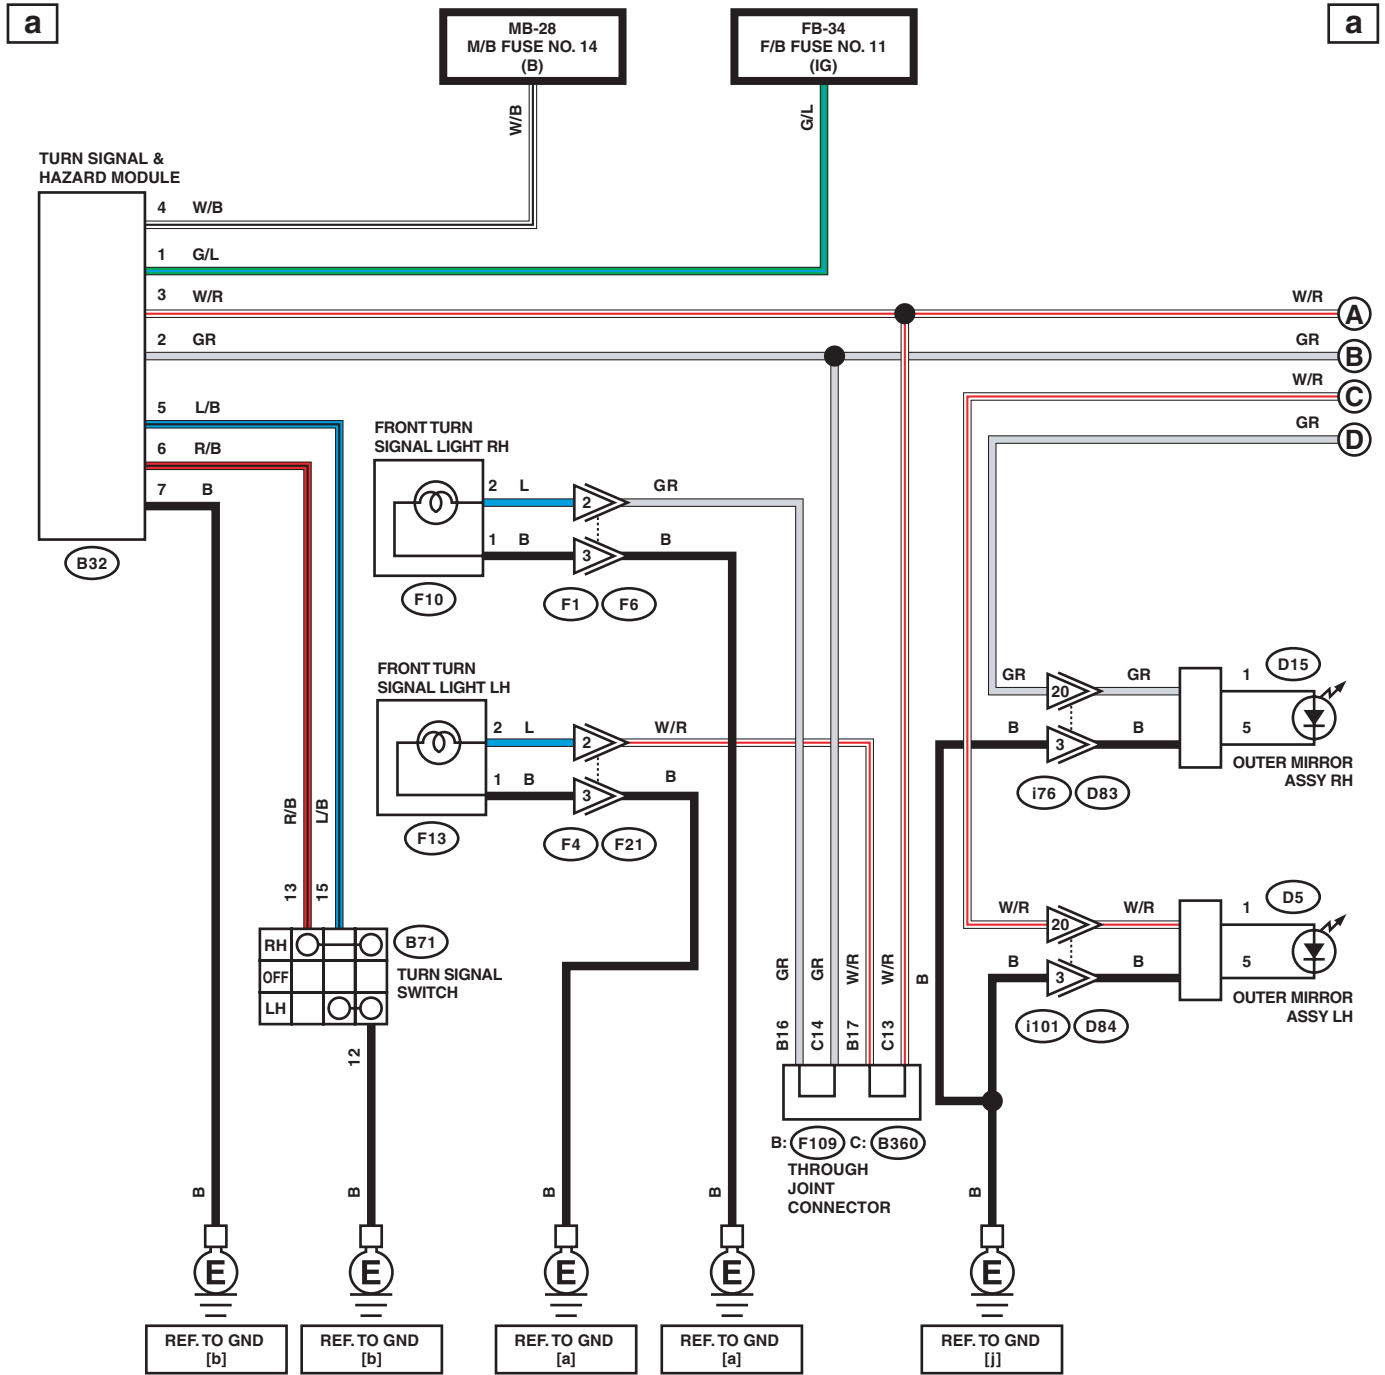

# Turn Signal Light and Hazard Light System

WIRING SYSTEM

## 56. Turn Signal Light and Hazard Light System

### A: WIRING DIAGRAM

WI-44596

# Turn Signal Light and Hazard Light System

WIRING SYSTEM

C

C