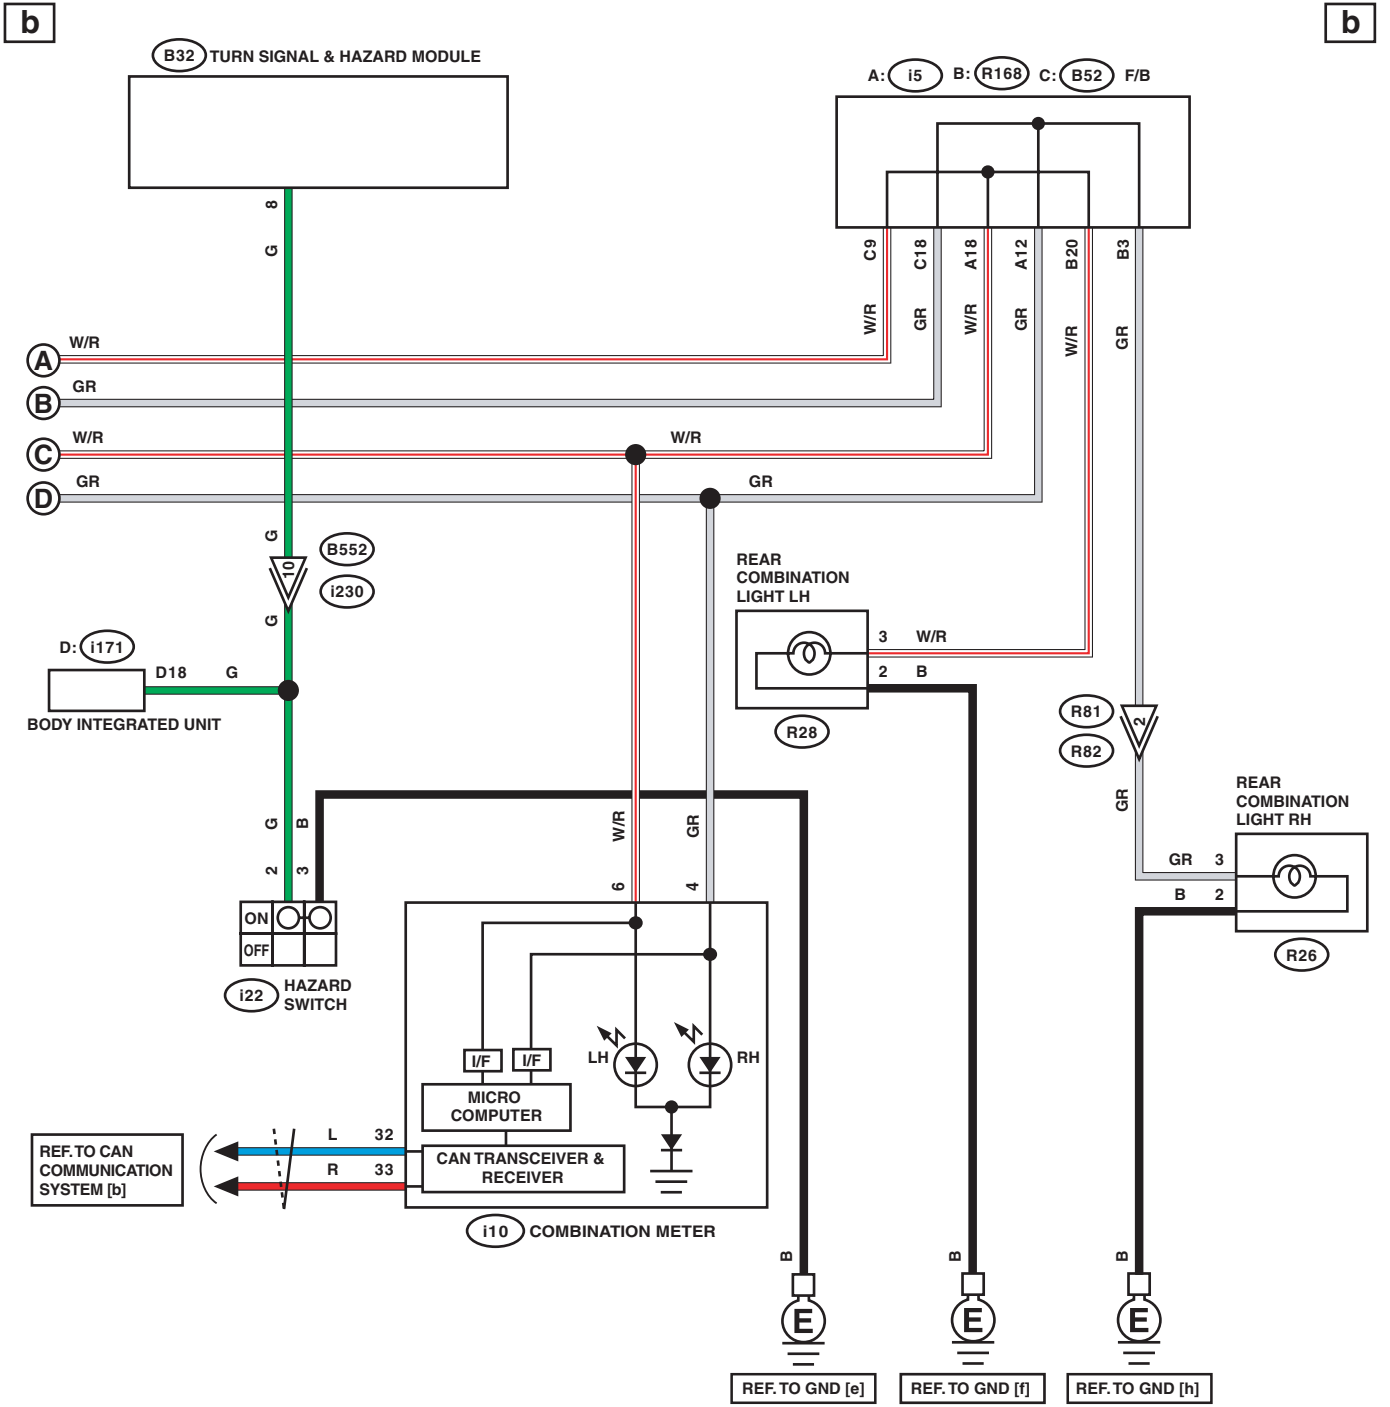

# Turn Signal Light and Hazard Light System

WIRING SYSTEM

## 56. Turn Signal Light and Hazard Light System

### A: WIRING DIAGRAM

WI-44596

# Turn Signal Light and Hazard Light System

WIRING SYSTEM

WI-44597