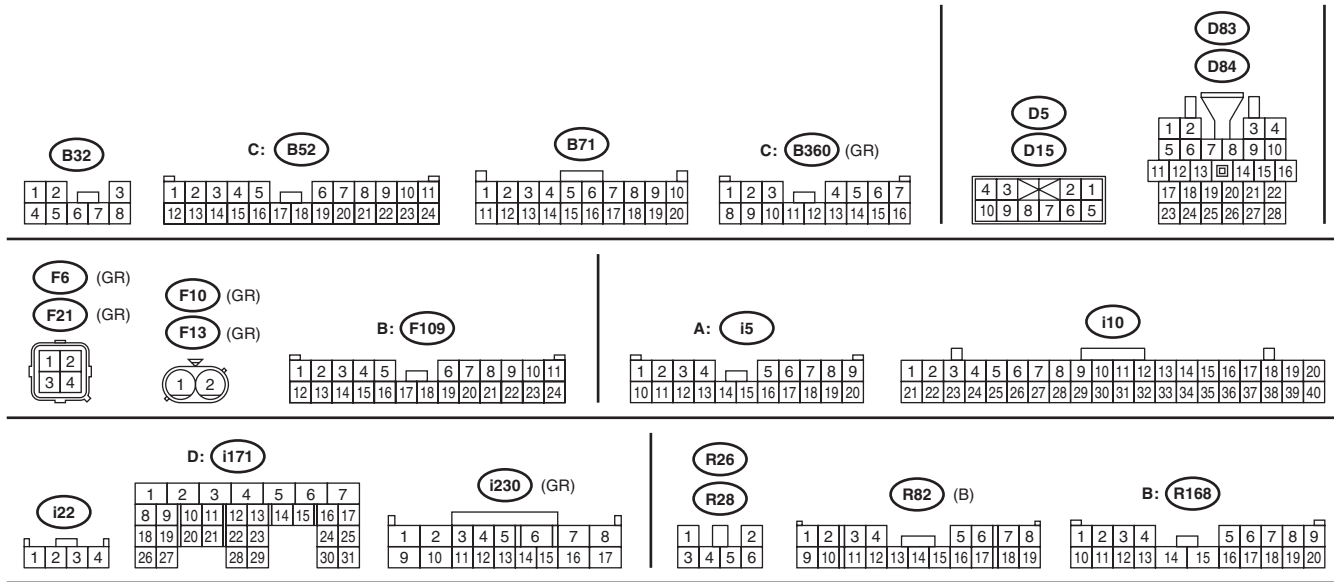

Turn Signal Light and Hazard Light System

WIRING SYSTEM

C

C

LIST OF CONNECTORS

WI-44598